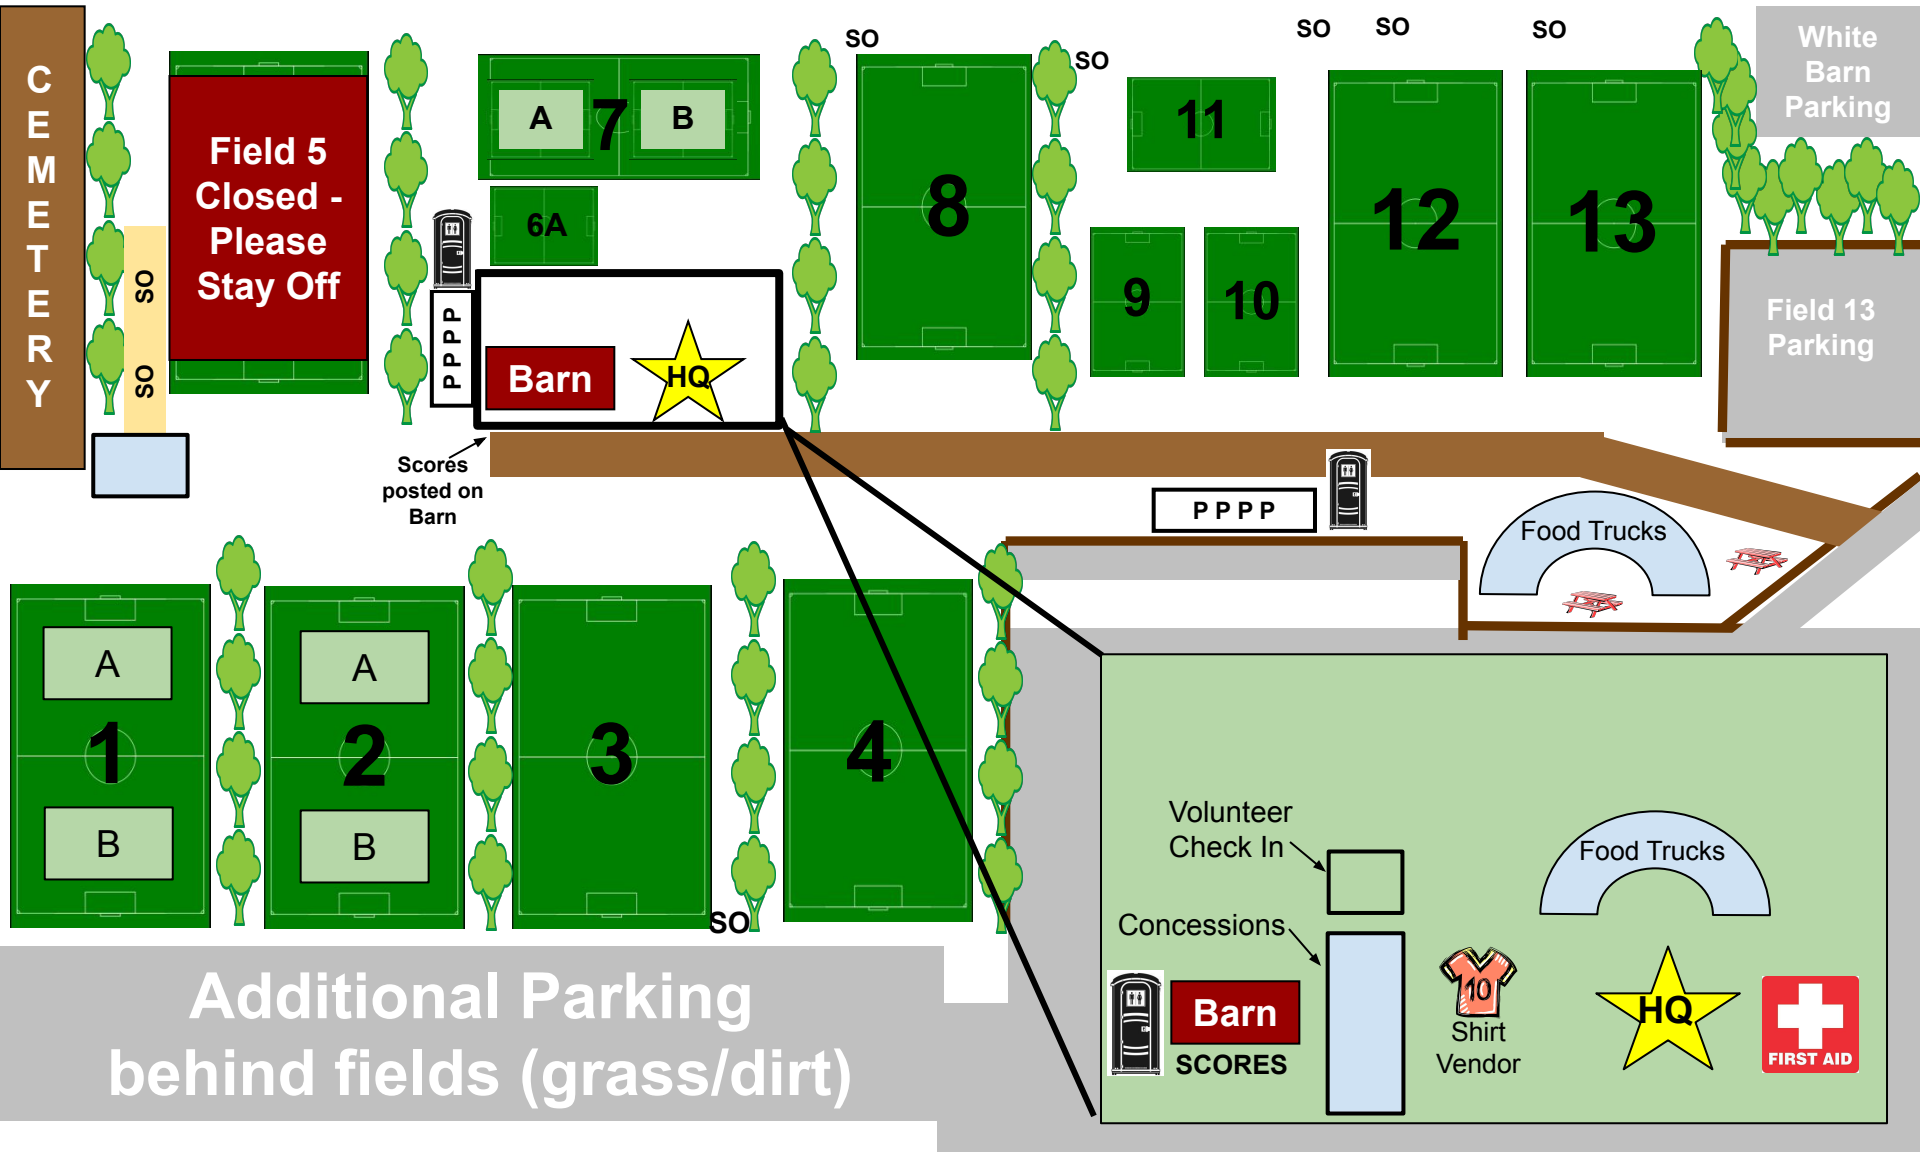

# Old Colchester Road

To Route 2A

Bike Path

HQ – Headquarters Tent

SO – Shoot Out Area

P - Portalets

Food

To High School

# Old Colchester Road

To Route 2A

Bike Path

C E M E T E R Y

**Field 5 Closed - Please Stay Off**

**Barn** **HQ**

White Barn Parking

Field 13 Parking

## Main Parking Lot

### Additional Parking behind fields (grass/dirt)

HQ – Headquarters Tent

SO – Shoot Out Area

P - Portalets

Food