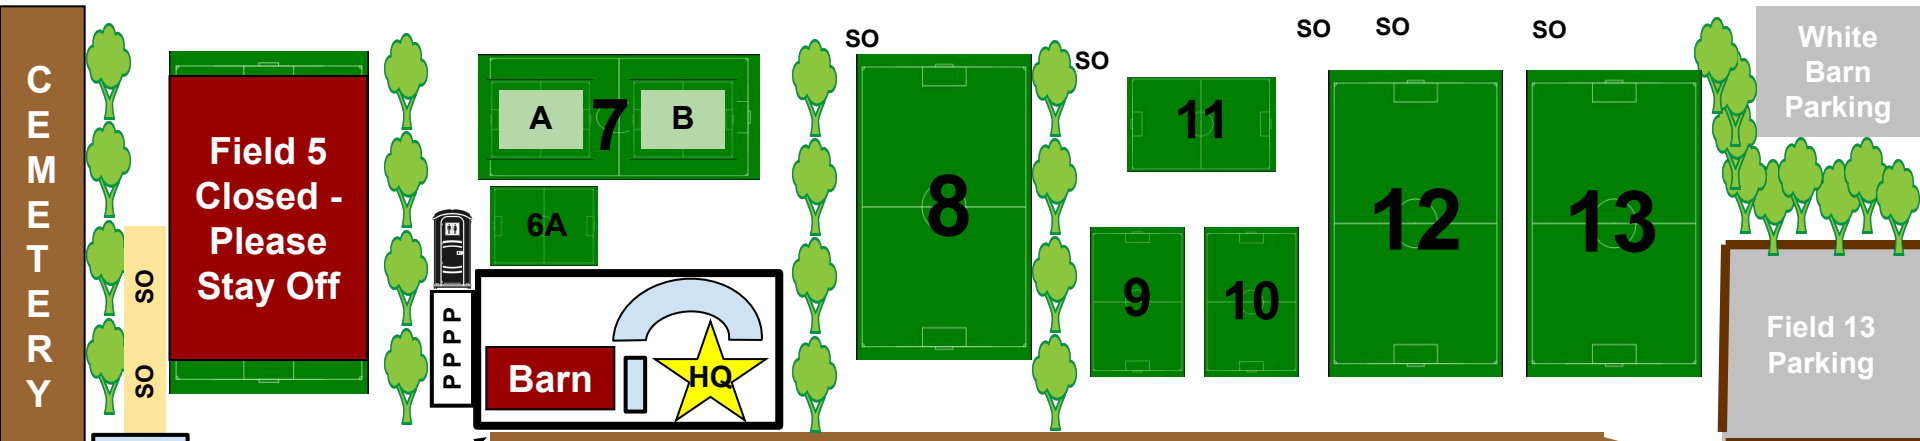

# Old Colchester Road

To Route 2A

Bike Path

C E M E T E R Y

**Field 5 Closed - Please Stay Off**

**Barn** **HQ**

White Barn Parking

Field 13 Parking

### Additional Parking behind fields (grass/dirt)

HQ – Headquarters Tent

SO – Shoot Out Area

P - Portalets

Food