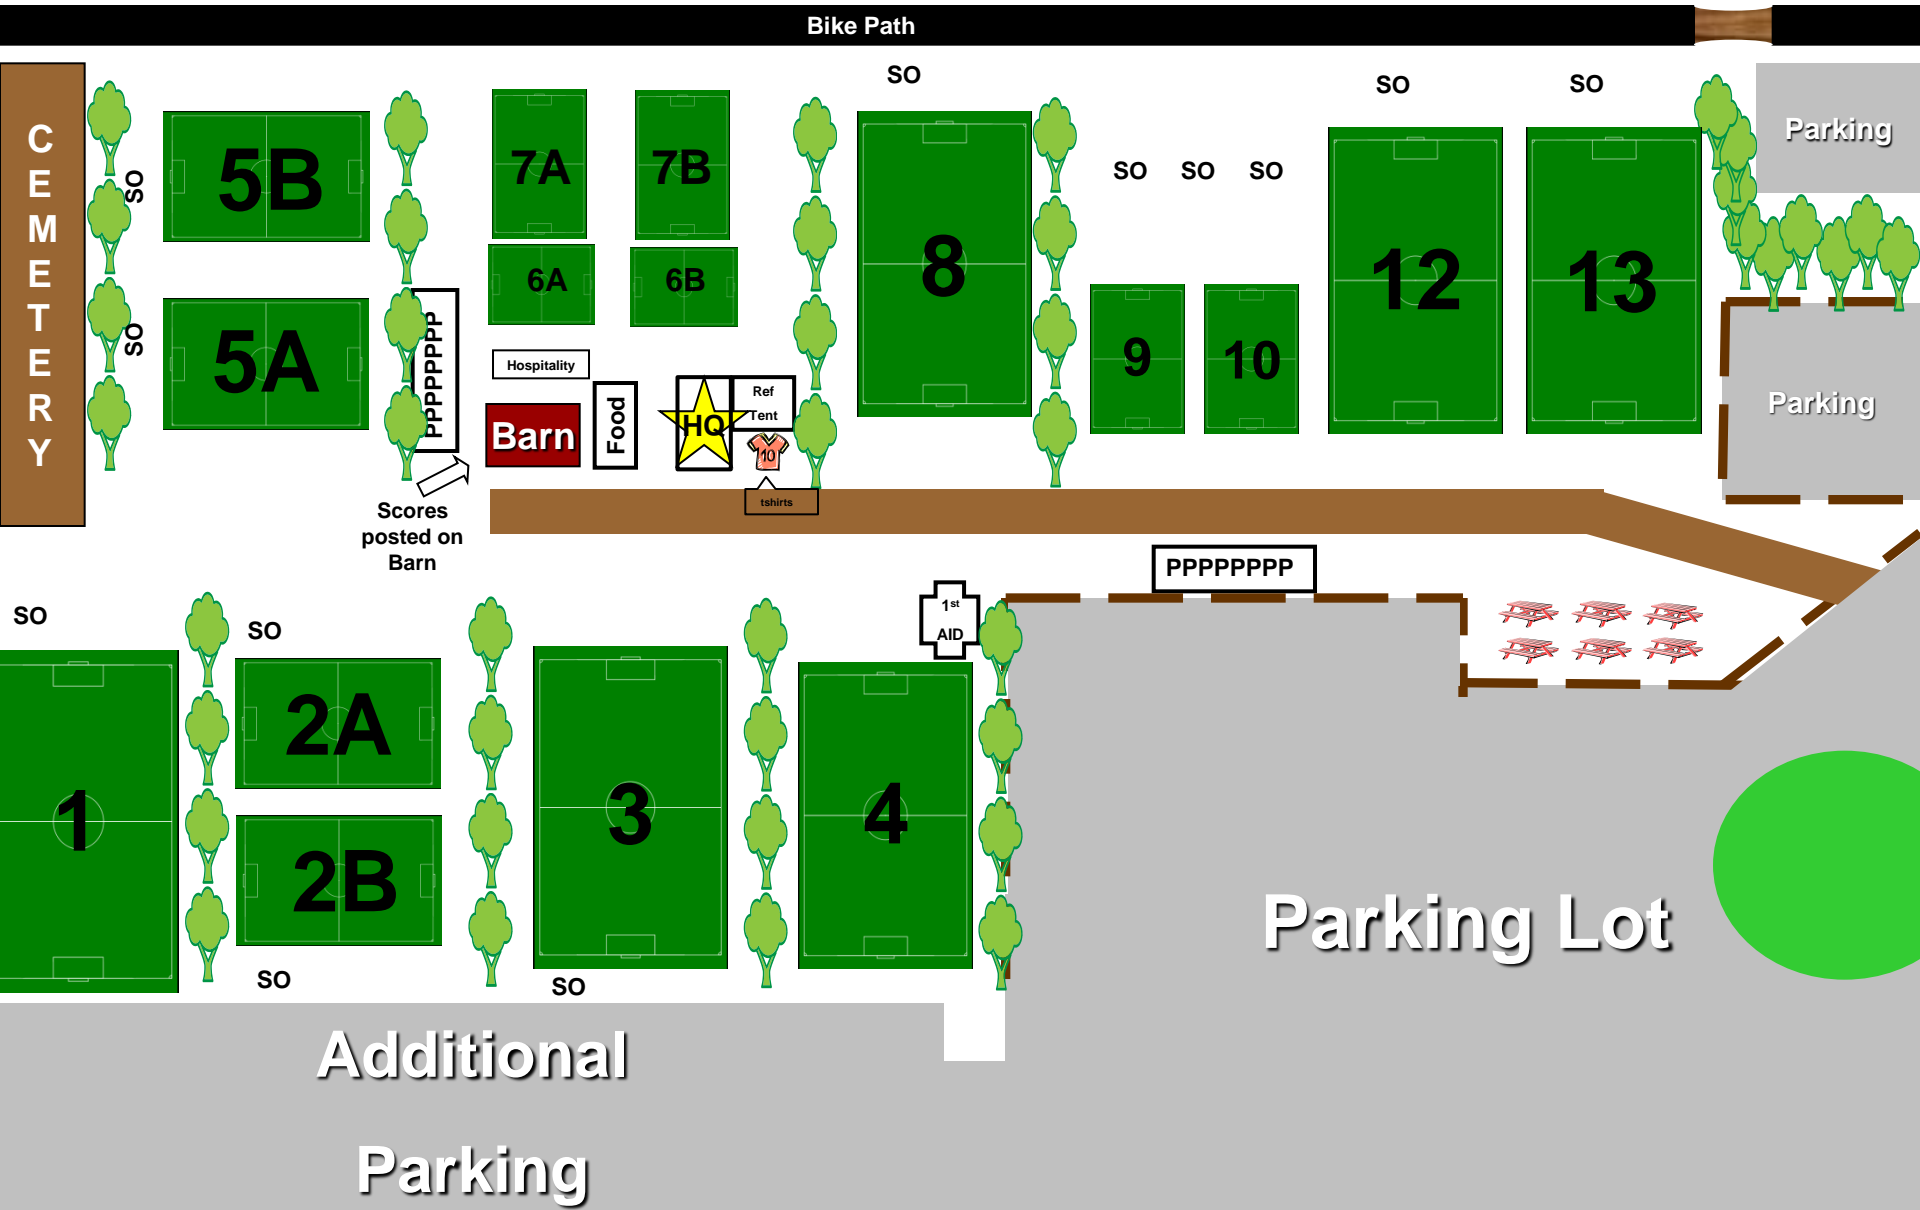

To High School

# Old Colchester Road

To Route 2A

HQ – Headquarters Tent

SO – Shoot Out Area

P - Portalets